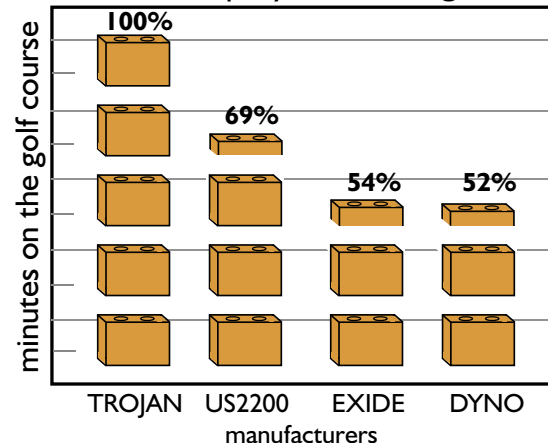

Deep Cycle Advantages